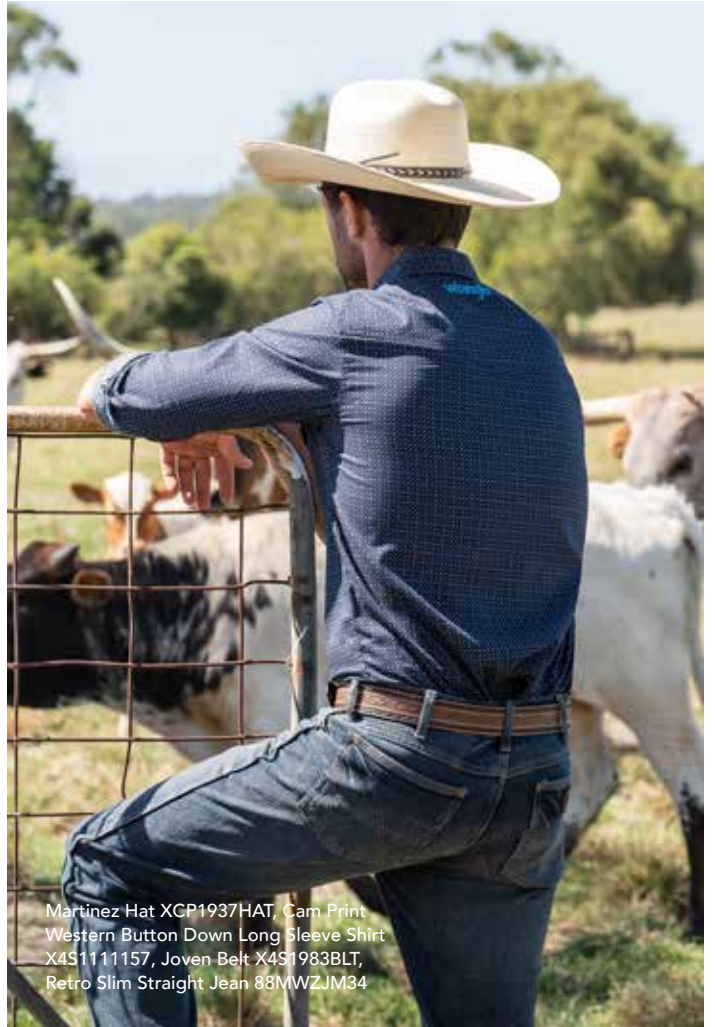

Men's Cam Print Western Button Down Long Sleeve Shirt

X4S1111157

XS, S, M, L, XL, XXL, 3XL, 4XL

100% Cotton Print

Classic western button down long sleeve shirt, button closure, western chest pockets (one with pen holder), western front and back yokes, contrast trim on inside collar stand

$119.95 AUD, $144.95 NZD

Men's Nick Print Button Down Long Sleeve Shirt

X4S1115158

XS, S, M, L, XL, XXL, 3XL, 4XL

100% Cotton Print

Classic button down long sleeve shirt, button closure, back yoke with box pleat for comfort and movement, single chest pocket, button down collar, contrast trim on inside collar stand

$119.95 AUD, $144.95 NZD