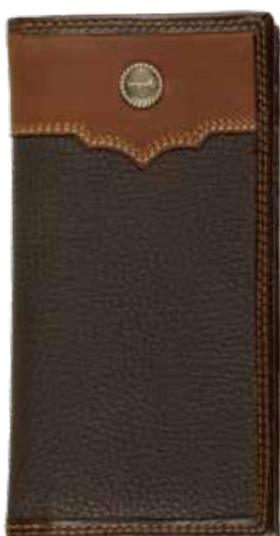

Johnny Wallet

X4S1935WLT

One Size - 11.5cm (W)
X 9cm (H)

Genuine Leather

Bifold closure, contrast tab with stitch detail, 6 x card slots and 1 x ID slot, 2 x note pockets, coin pocket with snap closure, 1 x zip pocket, Wrangler® iconic logo concho, **RFID PROTECT** technology protects your credit cards from fraud and identity theft

$119.95 AUD, $144.95 NZD

FRONT

Johnny Rodeo Wallet

X4S1936WLT

One Size - 9.5cm (W)
X 18cm (H)

Genuine Leather

Bifold closure, contrast tab with stitch detail, 6 x card slots and 1 x ID slot, 3 x note pockets, 1 x zip pocket, Wrangler® iconic logo concho, **RFID PROTECT** technology protects your credit cards from fraud and identity theft

$119.95 AUD, $144.95 NZD