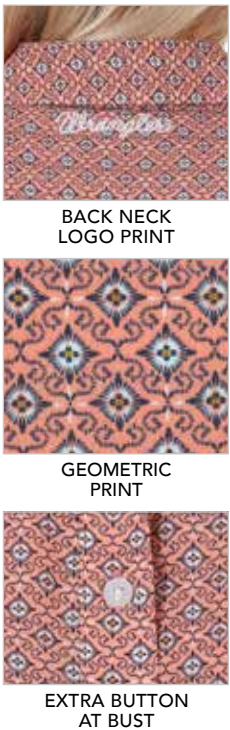

Women's Libby Print Long Sleeve Shirt
X4S2126125
8, 10, 12, 14, 16, 18, 20, 22
100% Viscose Print

Classic button down long sleeve shirt, button closure, Wrangler® logo pip on side seam, soft handfeel and drape

$109.95 AUD, $130.95 NZD